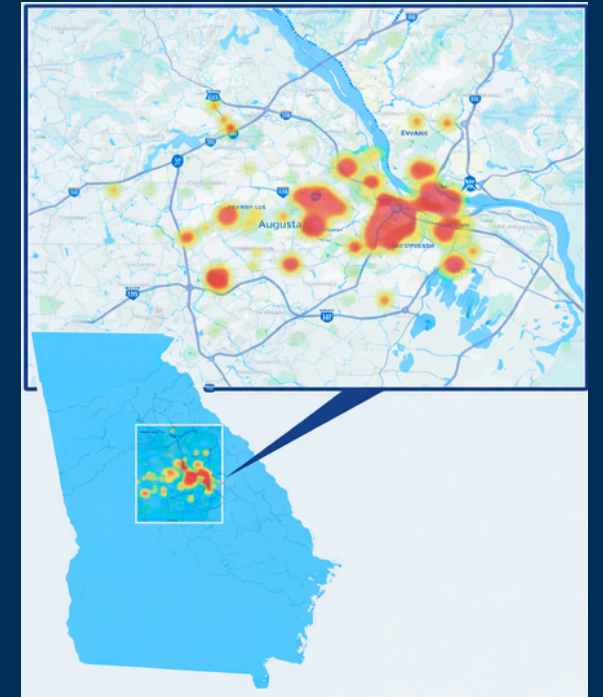

# Community Engagement by the Numbers

*Fostering Community, Driving Impact*

2024 - 2025

Total Student Hours Logged

64,578

Economic Impact

\$2,246,688

Engagement Across the CSRA